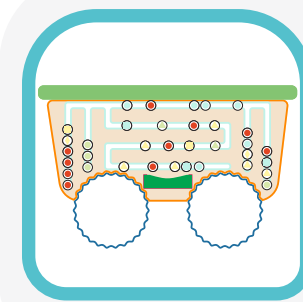

TRACTOR

Size: 240 x 120 cm

Material: A multi-layered waterproof wooden board with a standard coating suitable for children's toys

ELECTRIC BOX

Understanding the functionality of electronic fuses and their operation (sound or light indication)

23cm x 30cm
Flexible dimensions

+24 M

DOOR AND LOCKS

Unlocking the door, discovering different lock mechanisms, and discovering hidden elements (such as a printed image, mirror, etc.)

15cm x 15cm

+12 M

ORDER AND SEQUENCE

Arranging beads along the path according to the pattern of cards

32cm x 75cm

+4 Y

+24 M

PUZZLE

Completing the shape by moving the squares along the path

37cm x 32cm