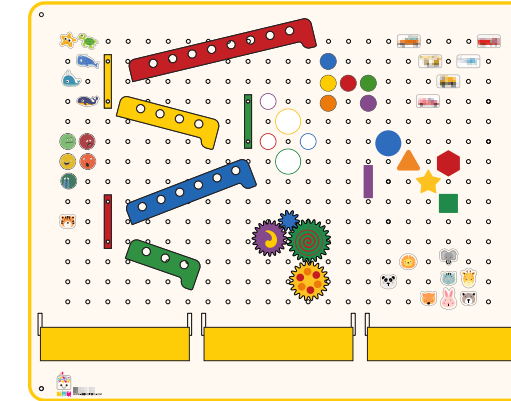

120x150cm

123