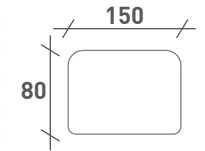

SIZE

80x150cm

CODE

122