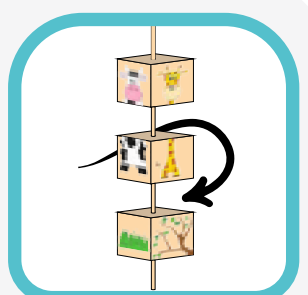

BUSY BOARD

Size: 73 x 240 cm

Material: A multi-layered waterproof wooden board with a standard coating suitable for children's toys

SLOPPED TREE

Movement of fruit beads on the sloping surface of the tree

56cm x 60cm 

+10M **ABACUS**

-  Movement of colorful beads on a wooden axis

23cm x 10cm 

+12M **3D PUZZLE**

-  Rotating the cubes around the wooden axis to complete the final image

Flexible dimensions 

BUSY HOUSE

Size: 80 x 120 cm

Material: A multi-layered waterproof wooden board with a standard coating suitable for children's toys

Functionality: A wooden cube with 6 faces (4 lateral faces and 2 roof faces) that provides the ability to assemble and disassemble the house through complete and tongue-and-groove connections