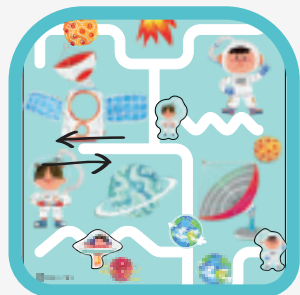

10cm x 8cm

SPINNER

+12 M

Spinning the spinner and observing its movement

15cm x 15cm

Size: 120 x 60 cm

Material: A multi-layered waterproof wooden board with a standard coating suitable for children's toys

ASTRONAUT

Size: 120 x 64 cm

Material: A multi-layered waterproof wooden board with a standard coating suitable for children's toys

BEADS ON PATH

+12 M

Movement of the pieces along the path and placing them in their appropriate positions