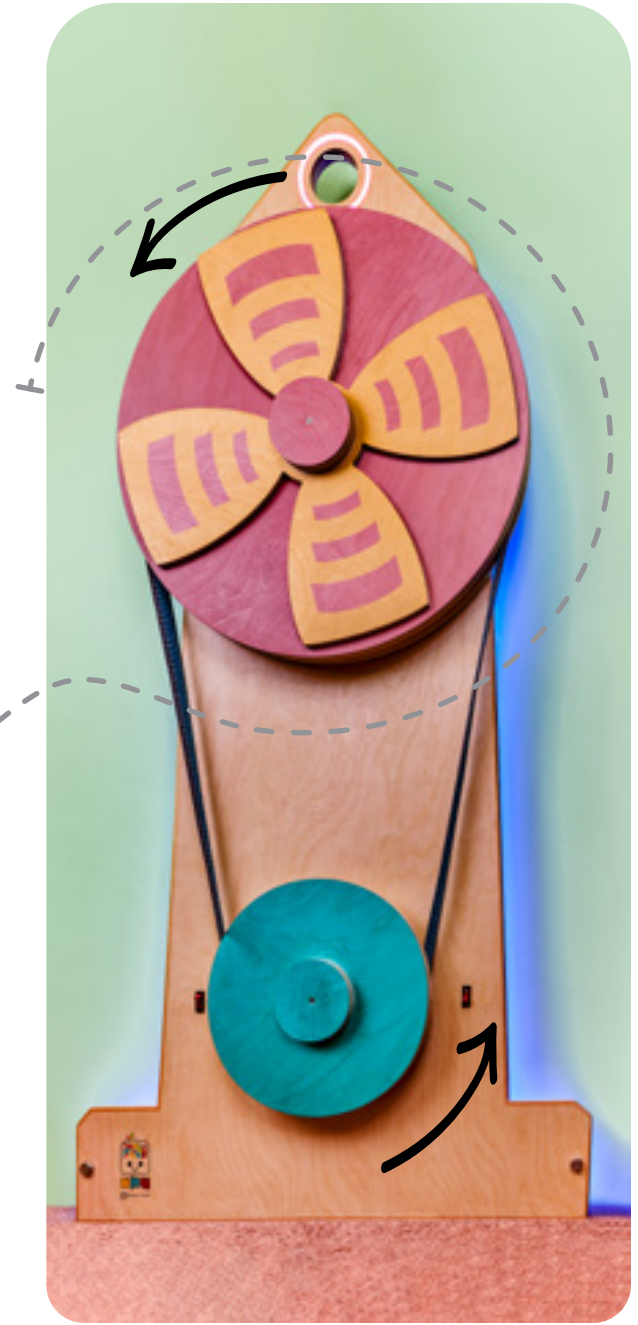

|| ||
When one door closes, another opens

DOOR AND LOCKS

+18 M

Unlocking the door, exploring lock mechanisms, and discovering hidden elements

Flexible dimensions

MILL

Size: 156 x 87 cm

Material: A multi-layered waterproof wooden board with a standard coating suitable for children's toys

|| ||
What goes around comes around

MILL

+24 M

Rotating the green circle, resulting in the rotation of the upper part of the mill

156cm x 87cm

FIREMAN

Size: 120 x 64 cm

Material: A multi-layered waterproof wooden board with a standard coating suitable for children's toys