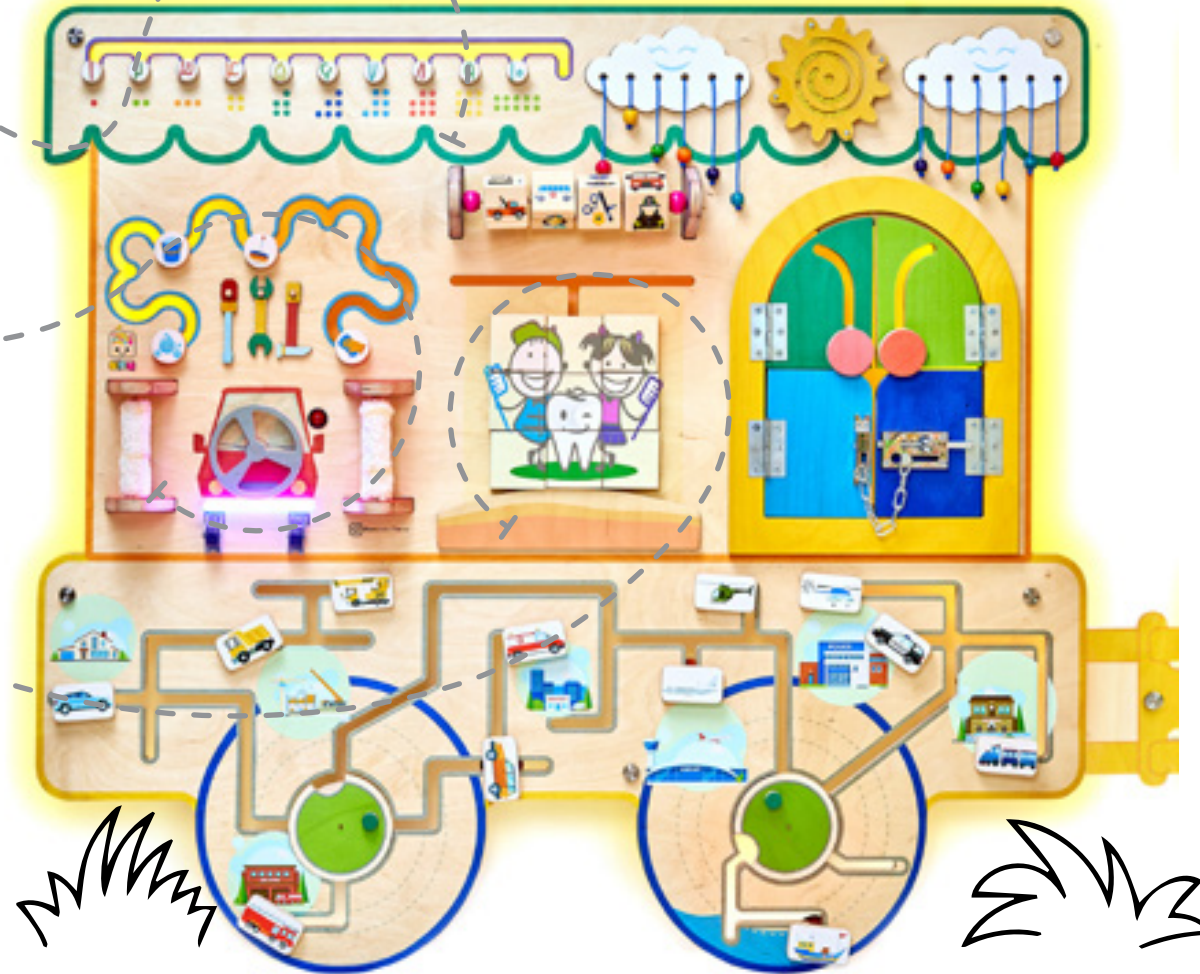

25cm x 25cm

RULER

Moving the beads along the path and placing each bead at its correct number

33cm x 42cm

+24 M

CARWASH

Introducing the car components (steering wheel, lights, wheel movements) and the washing process

33cm x 42cm

+18 M

PUZZLE

Completing the shape by moving the squares along the path

18cm x 10cm

+24 M

Size: 108 x 120 cm

Material: A multi-layered waterproof wooden board with a standard coating suitable for children's toys

MAZE

Size: 150 x 65 cm

Material: A multi-layered waterproof wooden board with a standard coating suitable for children's toys

MAZE

Rotating the board and guiding the colorful beads towards the desired point

Size: 164 x 125 cm

Material: A multi-layered waterproof wooden board with a standard coating suitable for children's toys

WINDOW

Unlocking the window by exploring different types of locks

33cm x 42cm 

+18 M