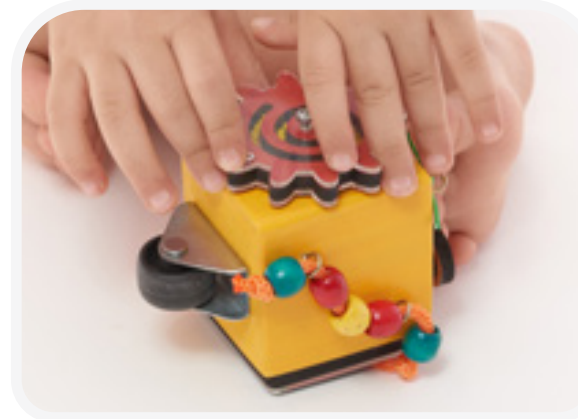

+12 M

39cm x 39cm

INDOOR PLAYS

WHAT ARE BOOMZI INDOOR PLAYS?

In Boomzi, alongside Bazibooms which are designed for group play in children's spaces, skill-based games that enable individual play at home are also designed and produced.

These games, like the Bazibooms games, help enhance cognitive and communication skills, sensory development, fine motor skills, as well as mathematical understanding.

HABBEH

+12 M

How to play: Each cube face features a unique game that enhances various skills in children

Material: Russian wood with a standard waterproof coating for children's toys

Size: 5 x 5 x 5cm

PINEHDOOZ

How to play: Each animal has two-colored felt outfits, and the child can sew the clothes onto the animal using colorful ribbons with different patterns.

Material: Multi-layered waterproof wooden pieces with a standard coating for children's toys.

Package Size: 20 x 20cm

CHARCHOOB

How to play: The child experiences the Geo Board game by placing wooden pegs on the board and connecting rubber bands to them. Additionally, they have the opportunity to unleash their imagination by placing wooden sticks on the board using the pegs. The arrangement of the rubber bands and wooden sticks can also follow the patterns on the cards.