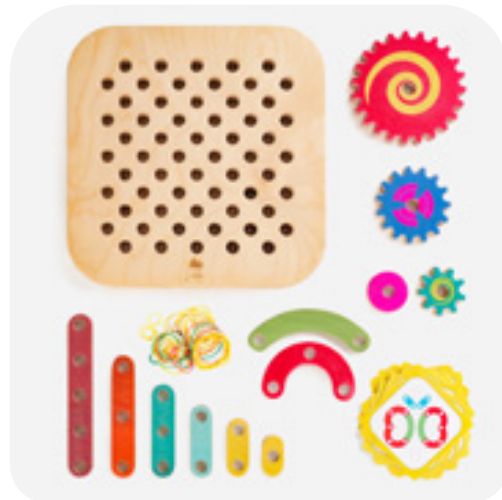

Material: Multi-layered waterproof wooden pieces with a standard coating for children's toys.

Package Size: 20 x 20cm

CHARCHOOB

How to play: The child experiences the Geo Board game by placing wooden pegs on the board and connecting rubber bands to them. Additionally, they have the opportunity to unleash their imagination by placing wooden sticks on the board using the pegs. The arrangement of the rubber bands and wooden sticks can also follow the patterns on the cards.

Material: A multi-layered waterproof wooden board with a standard coating suitable for children's toys

Peices: A perforated board measuring 25 x 25 cm

36 wooden sticks in various geometric shapes and colors

6 gear wheels in different colors

One pack of wooden pins

One pack of colored rubber bands

12 pattern cards with 24 designs

One whiteboard card

Package Size: 35 x 35cm

QABRANG

How to play: Children can have an exciting experience of playing with light, shadow, and color by manipulating and arranging the pieces. They can explore the effects of different placements and combinations, enhancing their understanding of color and enjoying creative play.

Material: Waterproof multi-layered wood with a standard coating for children's toys, and durable colored plexiglass.

Peices: 16 wooden pieces in the shapes of square, rectangle, triangle, and semicircle with dimensions of 7 centimeters.