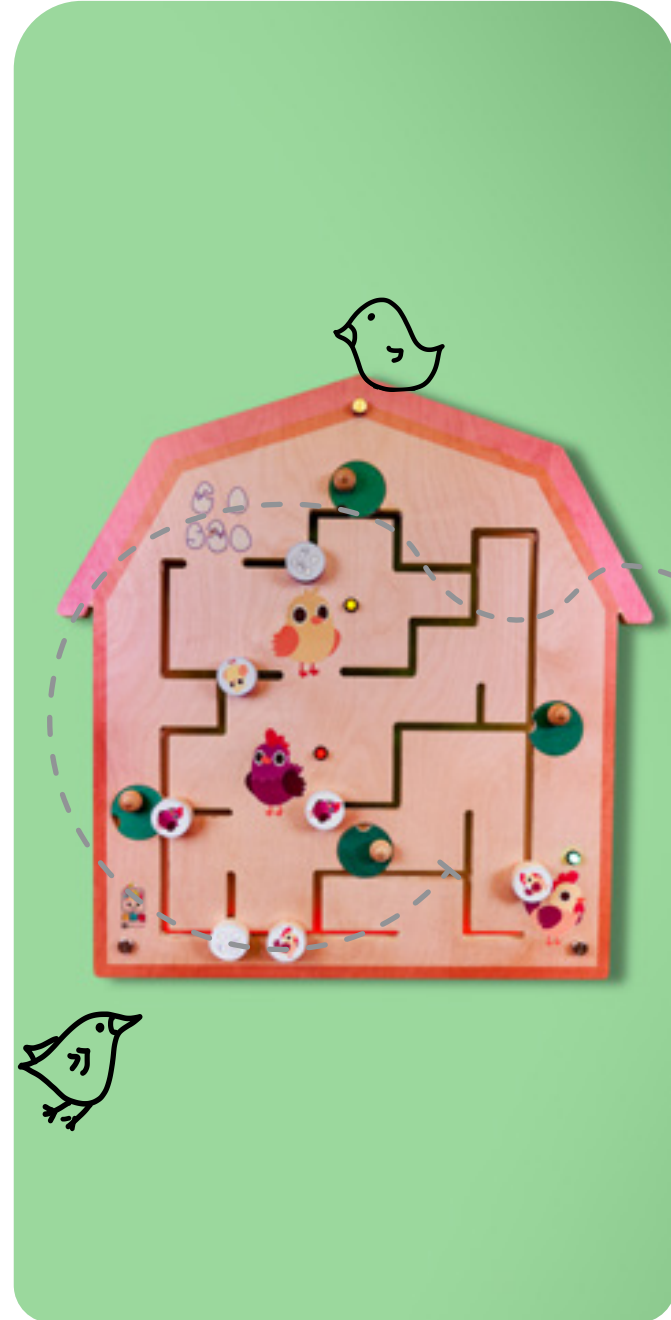

ELECTRICAL BOX

Understanding the functionality of electronic fuses and their operation (sound or light indication)

28cm x 28cm

+24 M

Rule your castle like a king!

NEST

Size: 77 x 79 cm

Material: A multi-layered waterproof wooden board with a standard coating suitable for children's toys

+18 M

BEADS ON PATH

Bringing beads to stations and hearing its specific sounds by pressing the buttons next to it

Flexible dimensions

OLD HOUSE

Size: 118 x 64 cm

Material: A multi-layered waterproof wooden board with a standard coating suitable for children's toys

|| ||
When one door closes, another opens

DOOR AND LOCKS

+18 M

Unlocking the door, exploring lock mechanisms, and discovering hidden elements

Flexible dimensions

MILL

Size: 156 x 87 cm

Material: A multi-layered waterproof wooden board with a standard coating suitable for children's toys