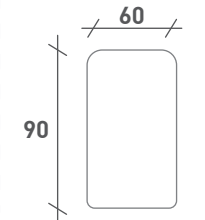

Material: A multi-layered waterproof wooden board with a standard coating suitable for children's toys

OTHER BAZIBOOMS AVAILABLE FOR PURCHASE

IMAGE	SIZE	CODE
	90x120cm 	110
	80x150cm 	111
	80x150cm 	112
	39x78cm 	113

IMAGE	SIZE	CODE
	120x235cm 	114
	120x180cm 	115
	120x235cm 	116

IMAGE

SIZE

90x120cm

CODE

117

IMAGE

SIZE

120

85x85cm

121

90x60cm

124

CUSTOM MADE

CUSTOM MADE BUSYBAORDS

Boomzi has provided the opportunity for their audience to order a customized Baziboom based on the available space, dimensions, and specific needs. You can choose your desired layout based on the available space and suggest the selected games to be included on the Baziboom. The Boomzi design team will then interactively design a Baziboom according to your preferences. This Baziboom will be tailored to your specific goals in enhancing children's skills. This has led to a diverse range of Boomzi playsets, both in terms of their appearance and the intended spaces for the presence of the Bazibooms. They are designed to meet the needs of the audience, the child's requirements, and psychological and scientific principles.

Now its your turn!

BOOMAK

WHAT IS BOOMAK?

Boomaks are downsized versions of Bazibooms that are designed in two dimensions: 39 x 39 centimeters and 50 x 50 centimeters. They can also be enjoyed by children outside of formal settings, allowing for imaginative play and exploration at home or in other personal spaces.