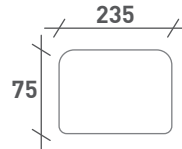

Material: A multi-layered waterproof wooden board with a standard coating suitable for children's toys

OTHER BAZIBOOMS AVAILABLE FOR PURCHASE

IMAGE	SIZE	CODE
	90x120cm 	110
	80x150cm 	111
	80x150cm 	112
	39x78cm 	113

IMAGE	SIZE	CODE
	120x235cm 	114
	120x180cm 	115
	120x235cm 	116

IMAGE

SIZE

90x120cm

CODE

117

IMAGE

SIZE

80x150cm

CODE

122

75x235cm

118

120x150cm

123

85x85cm