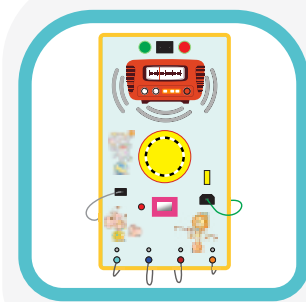

ELECTRICAL BOX

Understanding the functionality of electronic fuses and their operation (sound or light indication)

28cm x 28cm

+24 M

Rule your castle like a king!

NEST

Size: 77 x 79 cm

Material: A multi-layered waterproof wooden board with a standard coating suitable for children's toys