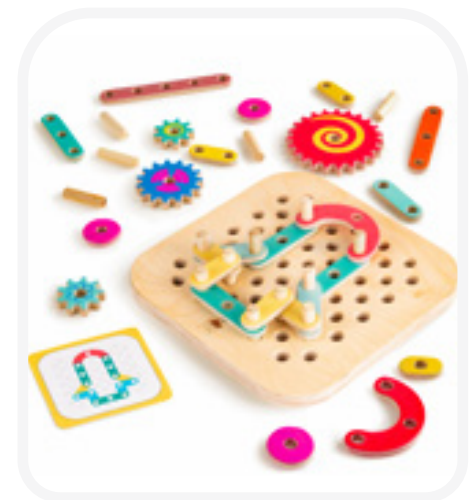

Material: Multi-layered waterproof wooden pieces with a standard coating for children's toys.

Package Size: 20 x 20cm

CHARCHOOB

How to play: The child experiences the Geo Board game by placing wooden pegs on the board and connecting rubber bands to them. Additionally, they have the opportunity to unleash their imagination by placing wooden sticks on the board using the pegs. The arrangement of the rubber bands and wooden sticks can also follow the patterns on the cards.

Material: A multi-layered waterproof wooden board with a standard coating suitable for children's toys

Peices: A perforated board measuring 25 x 25 cm

36 wooden sticks in various geometric shapes and colors

6 gear wheels in different colors

One pack of wooden pins

One pack of colored rubber bands

12 pattern cards with 24 designs

One whiteboard card

Package Size: 35 x 35cm

QABRANG

How to play: Children can have an exciting experience of playing with light, shadow, and color by manipulating and arranging the pieces. They can explore the effects of different placements and combinations, enhancing their understanding of color and enjoying creative play.

Material: Waterproof multi-layered wood with a standard coating for children's toys, and durable colored plexiglass.

Peices: 16 wooden pieces in the shapes of square, rectangle, triangle, and semicircle with dimensions of 7 centimeters.