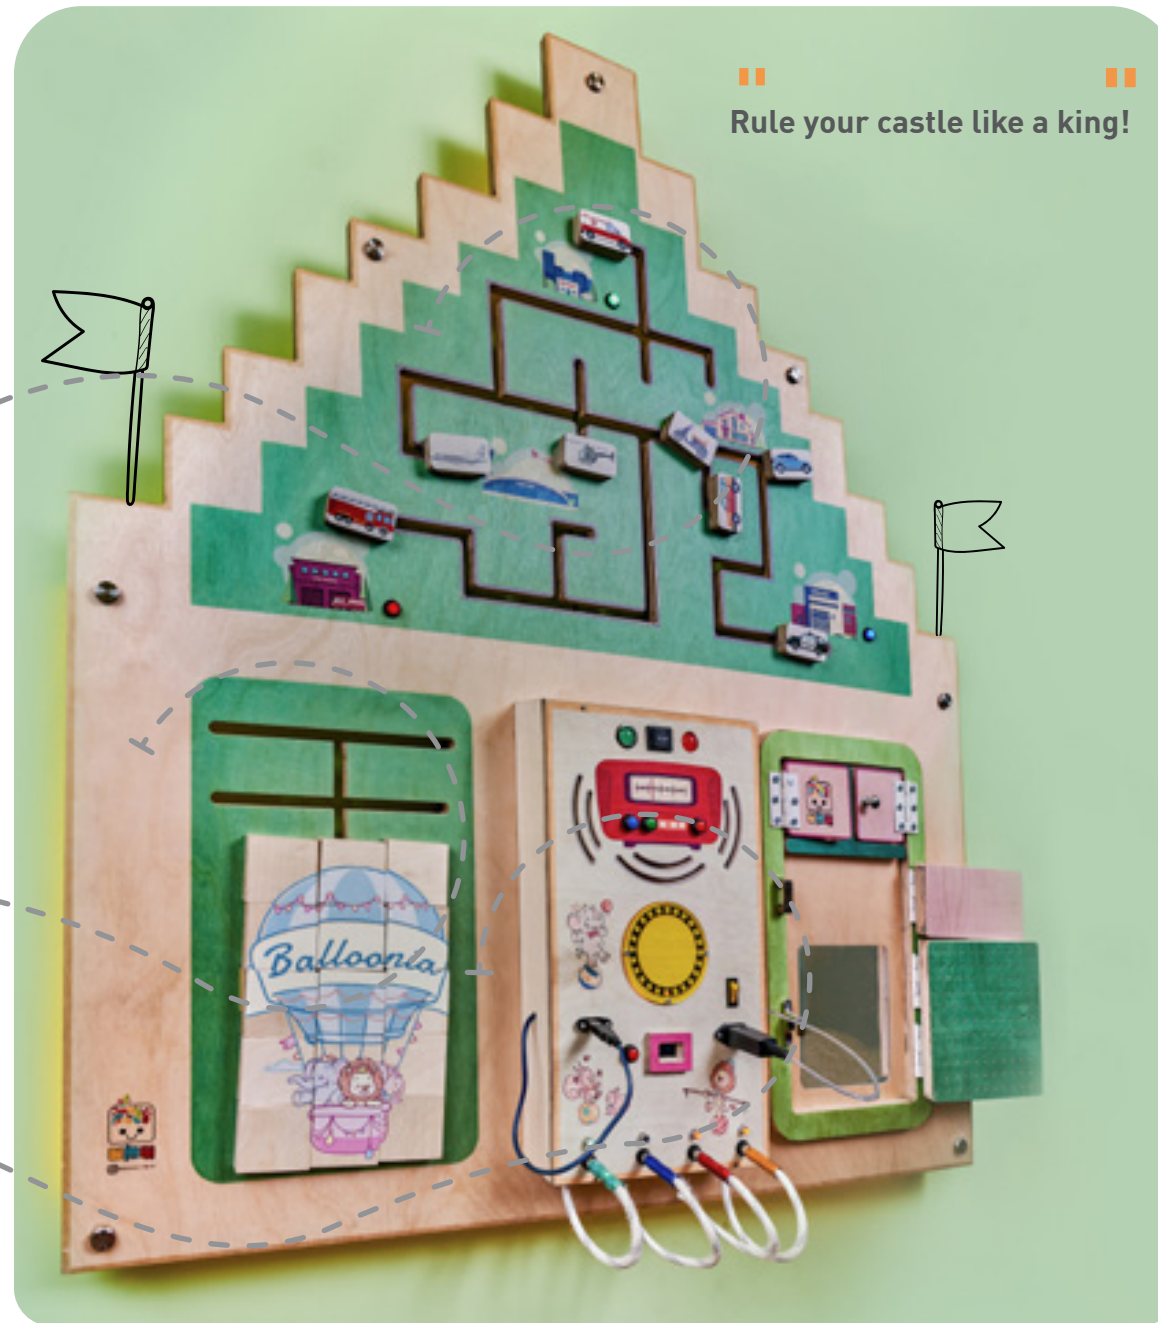

Flexible dimensions

+12 M CARROUSEL

Rotating the carrousel and watching the sound and movement of the colorful beads

30cm x 8cm

CHATTY CASTLE

Size: 164 x 125 cm

Material: A multi-layered waterproof wooden board with a standard coating suitable for children's toys

CITY

Moving the vehicles towards the stations associated with each bead's image

Flexible dimensions

+24 M

PUZZLE

Completing the shape by moving the squares along the path

28cm x 28cm

+24 M

ELECTRICAL BOX

Understanding the functionality of electronic fuses and their operation (sound or light indication)

28cm x 28cm

+24 M

Rule your castle like a king!

NEST

Size: 77 x 79 cm

Material: A multi-layered waterproof wooden board with a standard coating suitable for children's toys

+18 M

BEADS ON PATH

Bringing beads to stations and hearing its specific sounds by pressing the buttons next to it

Flexible dimensions

OLD HOUSE

Size: 118 x 64 cm

Material: A multi-layered waterproof wooden board with a standard coating suitable for children's toys