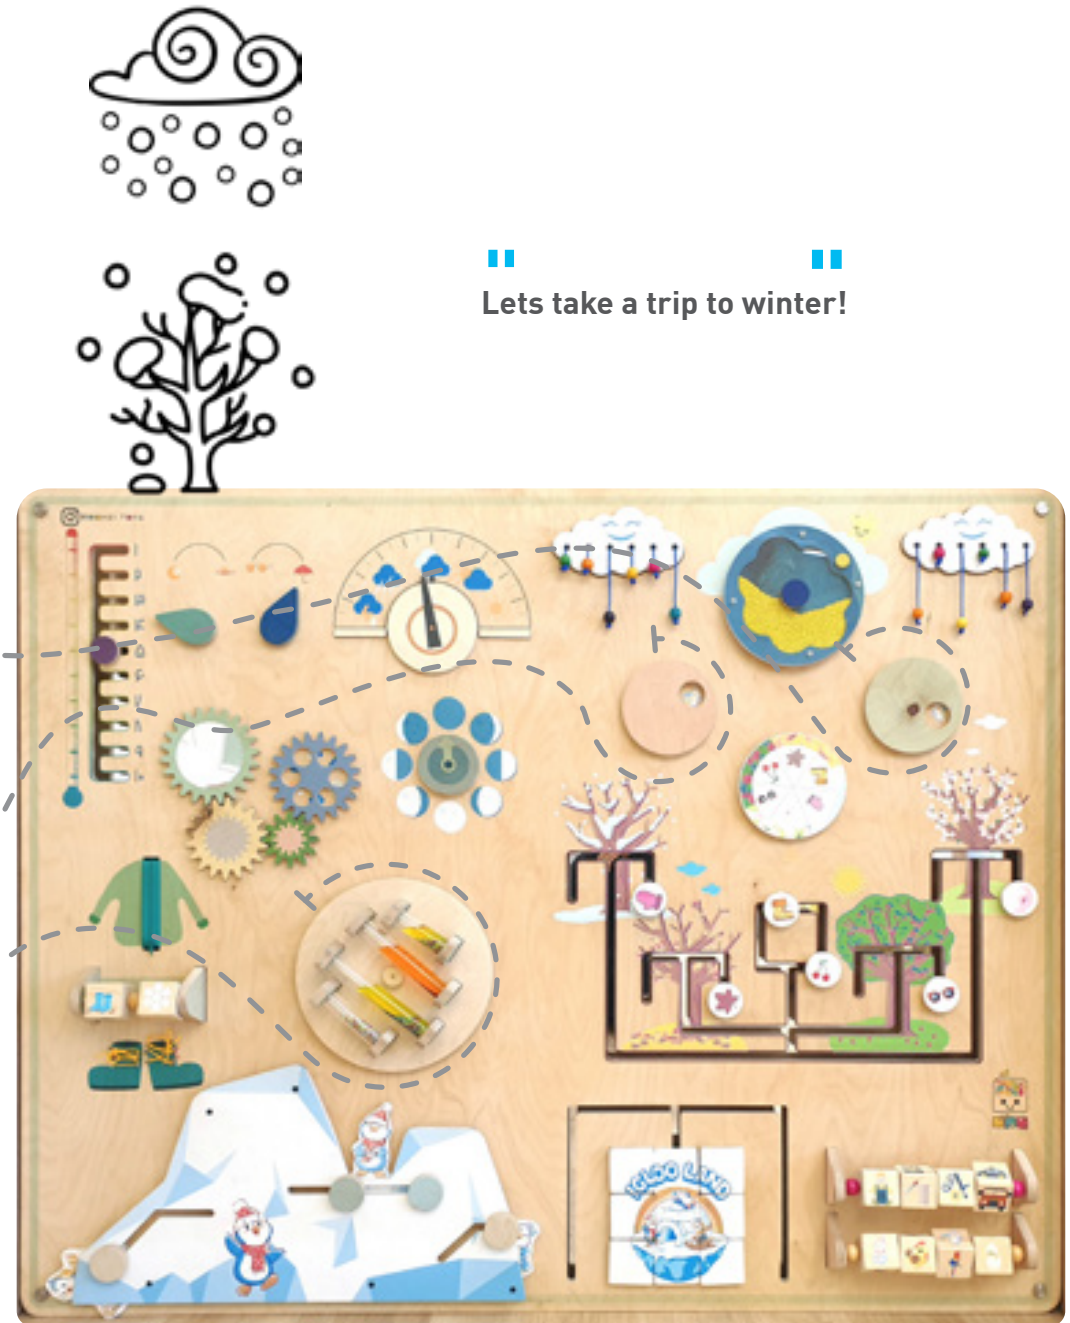

WINTER BAZIBOOM

Size: 120 x 150 cm

Material: A multi-layered waterproof wooden board with a standard coating suitable for children's toys

|| ||
Lets take a trip to winter!

CAROUSSEL PUZZLE

Rotating colorful circles and matching shapes with each other

+12 M

30cm x 14cm

FLUID PIPES

Rotating wooden panel with moving tubes of colorful liquids and beads

+12 M

22cm x 22cm

FARM BAZIBOOM

Size: 110 x 95 cm

27cm x 17cm

SPACE BAZIBOOM

Take a trip to the skies!

MAGNETIC SPACESHIP MAZE

+36 M

Moving metal spheres using a magnetic pen and guiding them to different stations

Flexible dimensions

Size: A circle with a diameter of 118cm