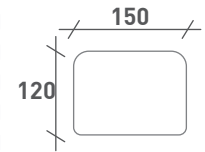

Material: A multi-layered waterproof wooden board with a standard coating suitable for children's toys

OTHER BAZIBOOMS AVAILABLE FOR PURCHASE

IMAGE	SIZE	CODE
	90x120cm 	110
	80x150cm 	111
	80x150cm 	112
	39x78cm 	113

IMAGE	SIZE	CODE
	120x235cm 	114
	120x180cm 	115
	120x235cm 	116

IMAGE

SIZE

90x120cm

CODE

117

IMAGE

SIZE

80x150cm

CODE

122

75x235cm

118

120x150cm

123

85x85cm