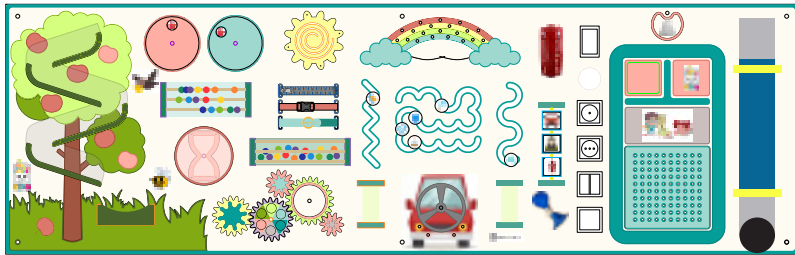

75x235cm

118